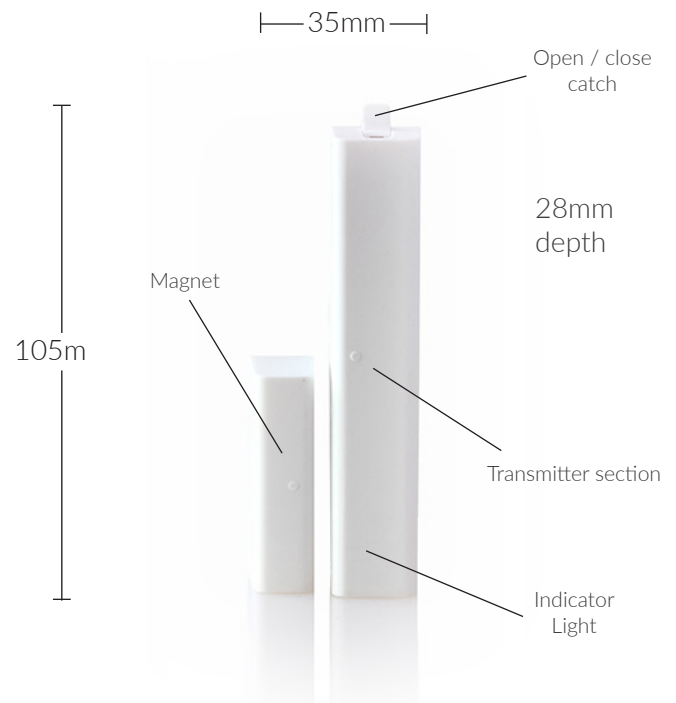

## LW931 Magnetic Trigger

### Features

- Wireless window sensor
- Automatically trigger LightwaveRF devices
- Turns off TRVs when window is opened
- Trigger lights / heating / power
- Alert smartphone when window opened
- Can be positioned anywhere
- Includes adhesive pads to adhere to frame
- Can also be attached to doors
- Battery powered (2 x AAA)
- Automatic low battery alert

### Specification

- RF frequency: 868 MHz
- Batteries: 2 x AAA
- Mounting: adhesive pads & screw holes provided.
- Operation: directly link to a trv or thermostat
- Warranty: 2 year standard warranty

### Rear view